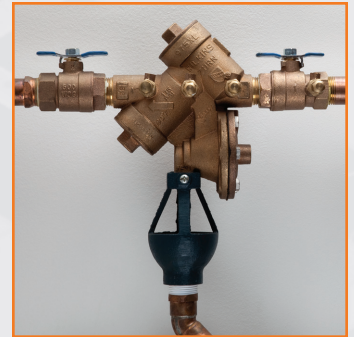

Equipment Serviced & Installed

- Plumbing Fixtures & Systems
- Piping Systems
- Booster Pumps
- Emergency Shower/Eye Wash Stations
- Medical Gas Systems
- Mixing Valve Stations