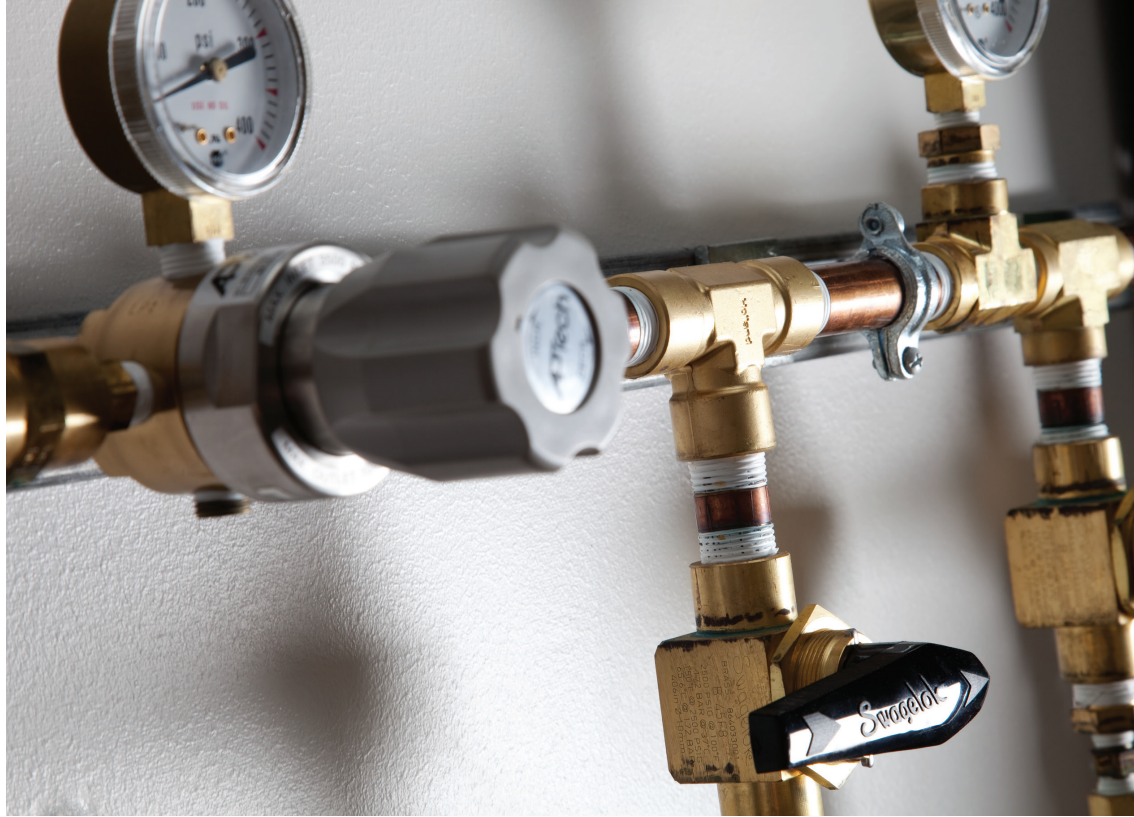

YALE
MECHANICAL

**Plumbing
Services**

YALE

MECHANICAL
HVAC • MILLWRIGHT • PIPING
PLUMBING • SHEET METAL

**Making
Buildings
Work Better
Since 1939**

Yale Mechanical's expert Plumbing services provide the technical knowledge and reliable customer service you can count on. From new construction plumbing installation to service and repair of existing plumbing systems, our team of highly skilled licensed plumbers have the experience and knowledge to solve your most challenging problems—the first time.

From manufacturing facilities and commercial buildings to hospitals and laboratories, Yale Mechanical is there to solve your most challenging plumbing issues—both today and long term. With responsive 24-hour emergency service and resourceful preventive maintenance, you can trust Yale Mechanical to make your building work better.

RPZ Valves

Ensure your Reduced Pressure Zone valves are compliant with state and local regulations through:

- Annual Testing
- Repair
- Replacement

Work Performed

- Expert Installation
- Service & Repair of Existing Equipment
- **24-Hour Emergency Service**